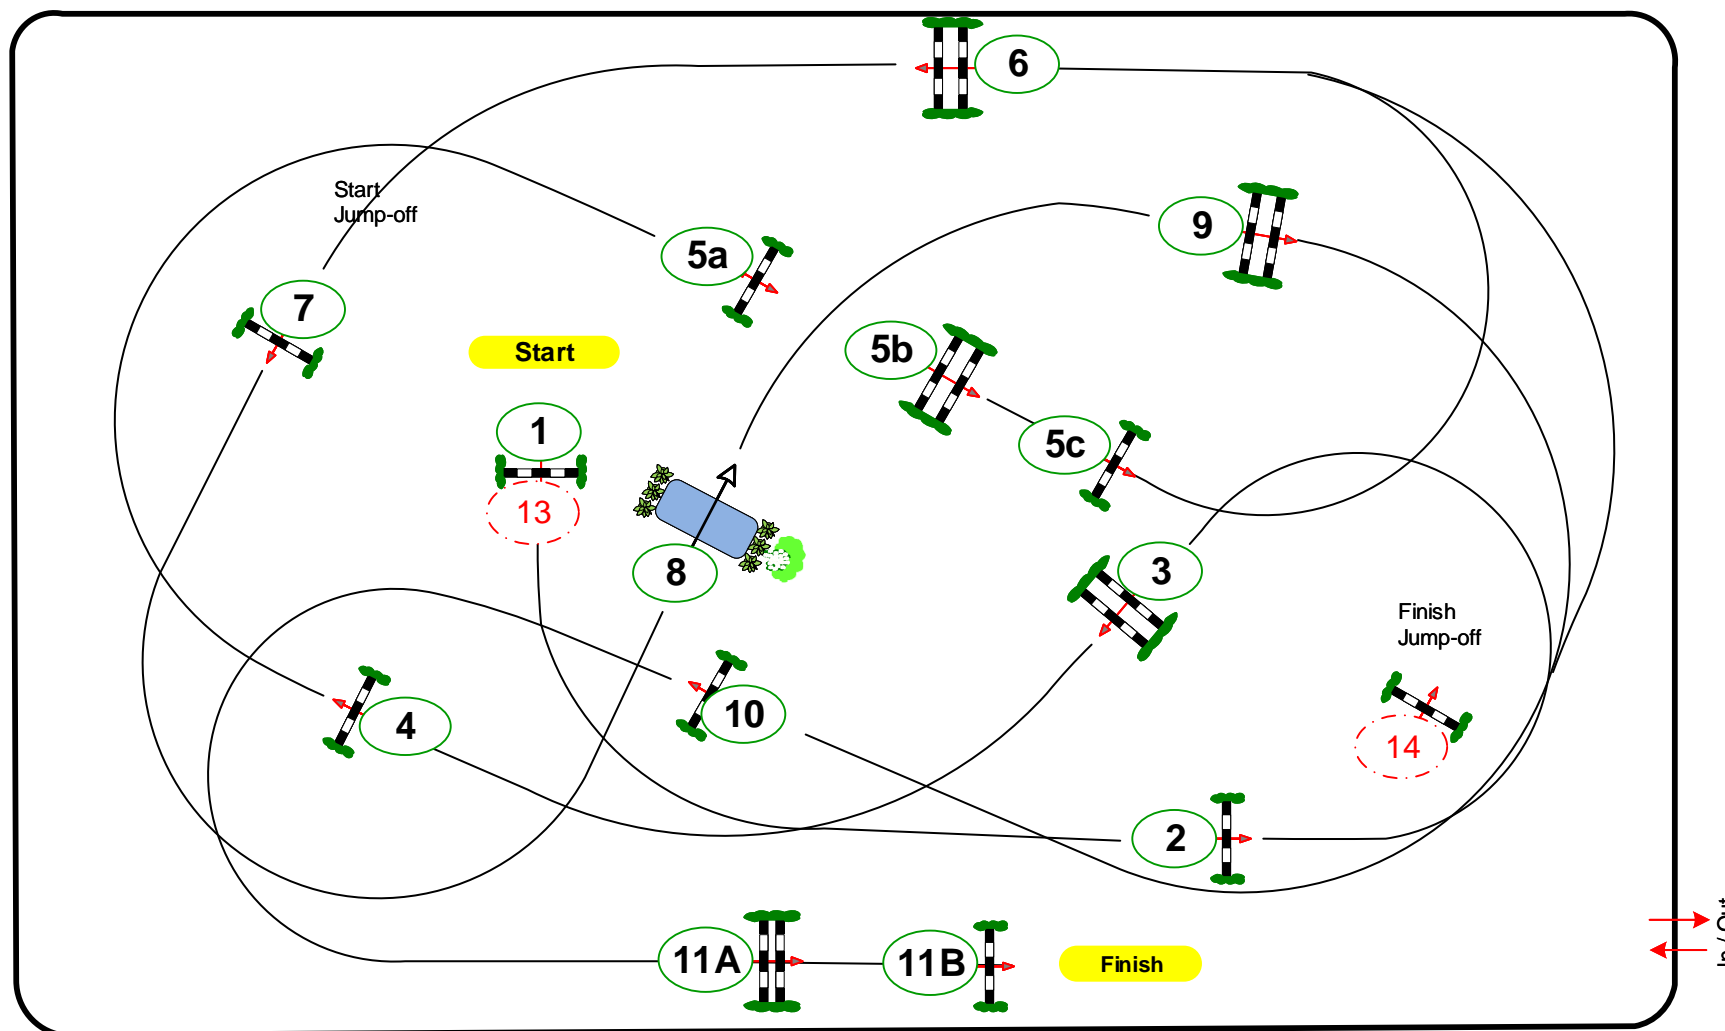

15. tekma

130 cm, čl. 238.2.2
klasični baraž
POKAL SLOVENIJE ZA MLADINCE
in odprta tekma

Pokal Slovenije

Ljubljana 25.-26.09.2021

Table: A
National RG:
FEI RG / Art.
Height: m

Speed: 350 m/min

Length: 540 m
Time allowed: 93 sec
Time limit: 186 sec

Obstacles: 1-11
Efforts: 14
Penalty sec
Closed combination:

Jump off:
7-13-9-10-11ab-14

Length: 300 m
Time allowed: 52 sec
Time limit: 104 sec

Jury

www.jumpdesign.net

Eduard Petrovic (CRO)
00385-99 861 8472

Arena 80 x 50m