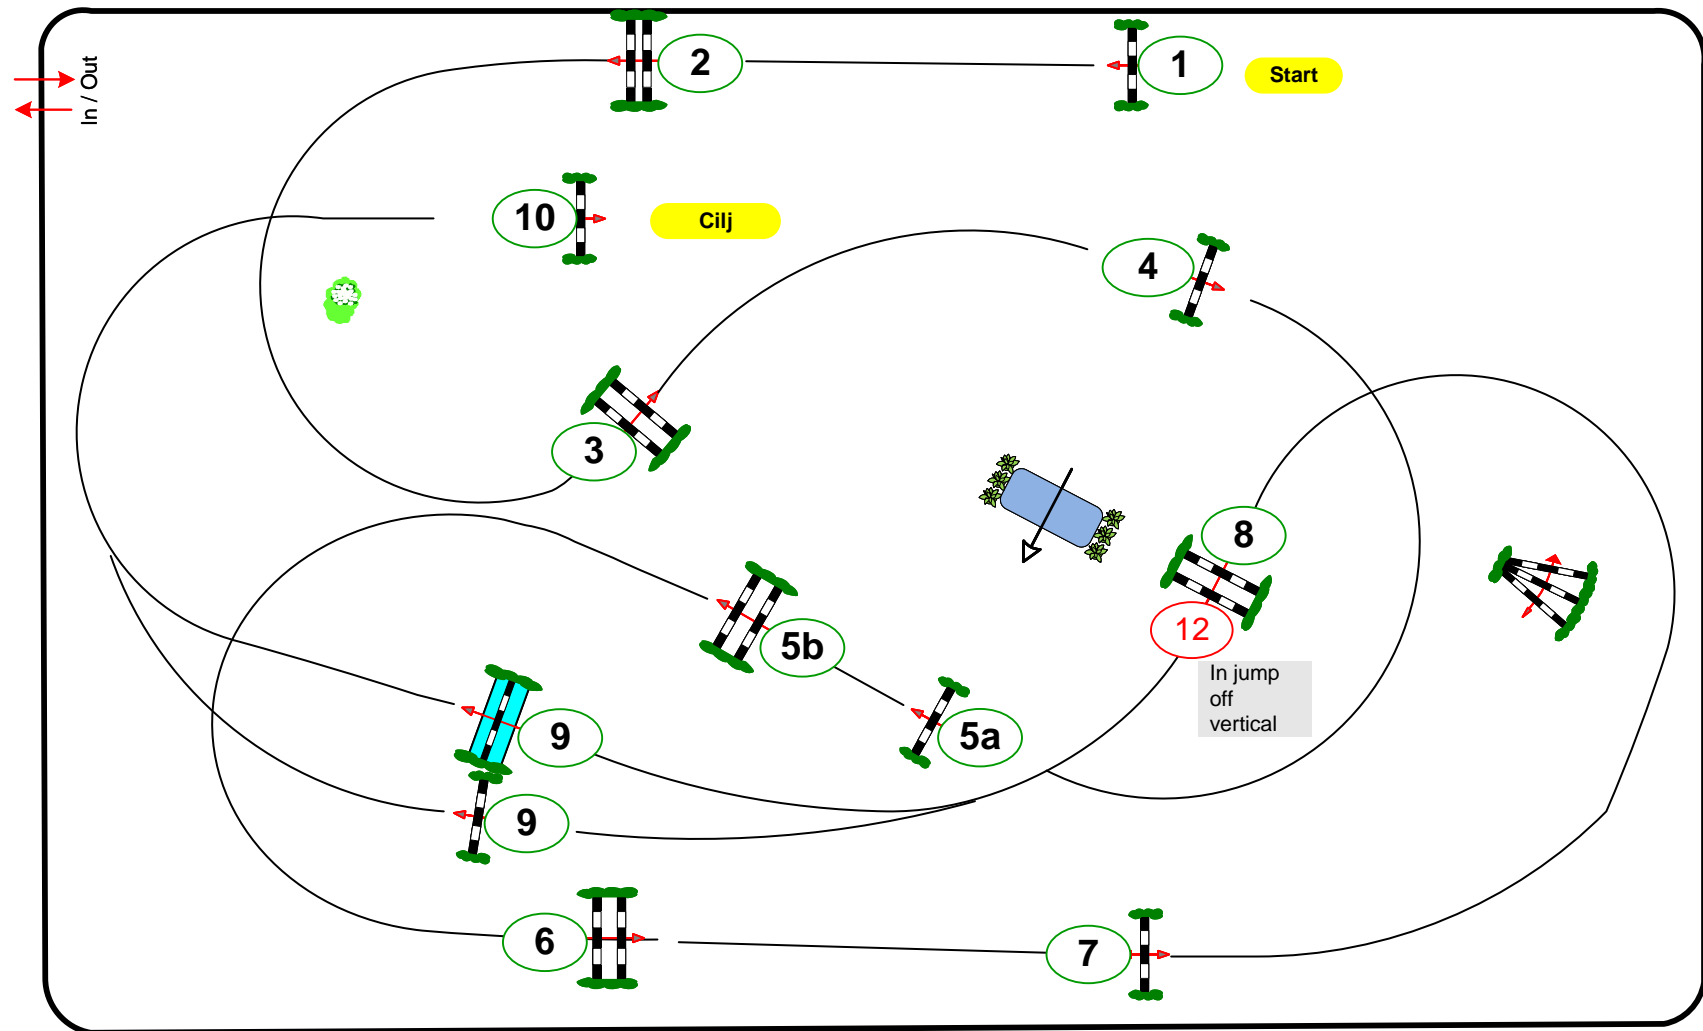

Pokal Slovenije

Ljubljana 25.-26.09.2021

Table: A
National RG:
FEI RG / Art.
Height: m

Speed: 350 m/min

Length: 460 m
Time allowed: 79 sec
Time limit: 158 sec

Obstacles: 10
Efforts: 11
Penalty sec
Closed combination:

Only class 4, jump off:

1-2-3-5ab-6-7-12

Length: 260 m
Time allowed: 45 sec
Time limit: 90 sec

Jury

www.jumpdesign.net

Eduard Petrovic (CRO)
00385-99 861 8472

Arena 80 x 50m