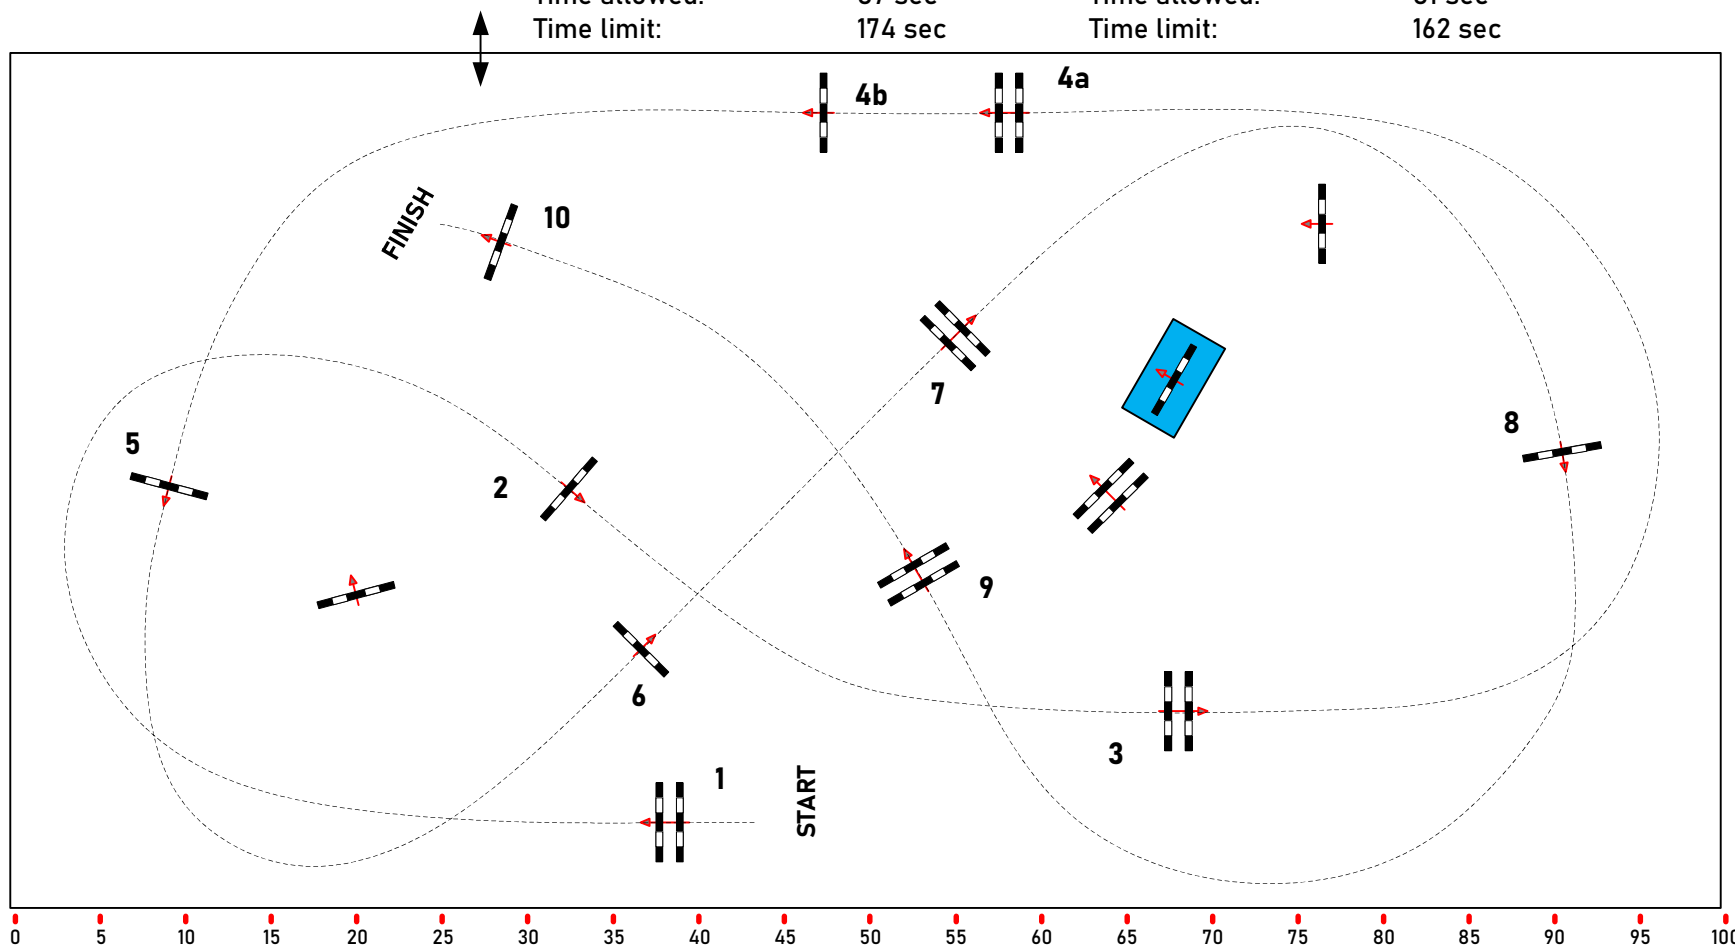

No.3. 100 cm

No.4. 105 cm

Table A 238.1.1. Not against the clock

Table A 238.2.1. Against the clock

Obstacles: 10  
Jumping efforts: 11

Length of the course: 470 m  
100 cm SPEED  
325 m/min  
Time allowed: 87 sec  
Time limit: 174 sec

Length of the course: 470 m  
105 cm SPEED  
350 m/min  
Time allowed: 81 sec  
Time limit: 162 sec

JURY