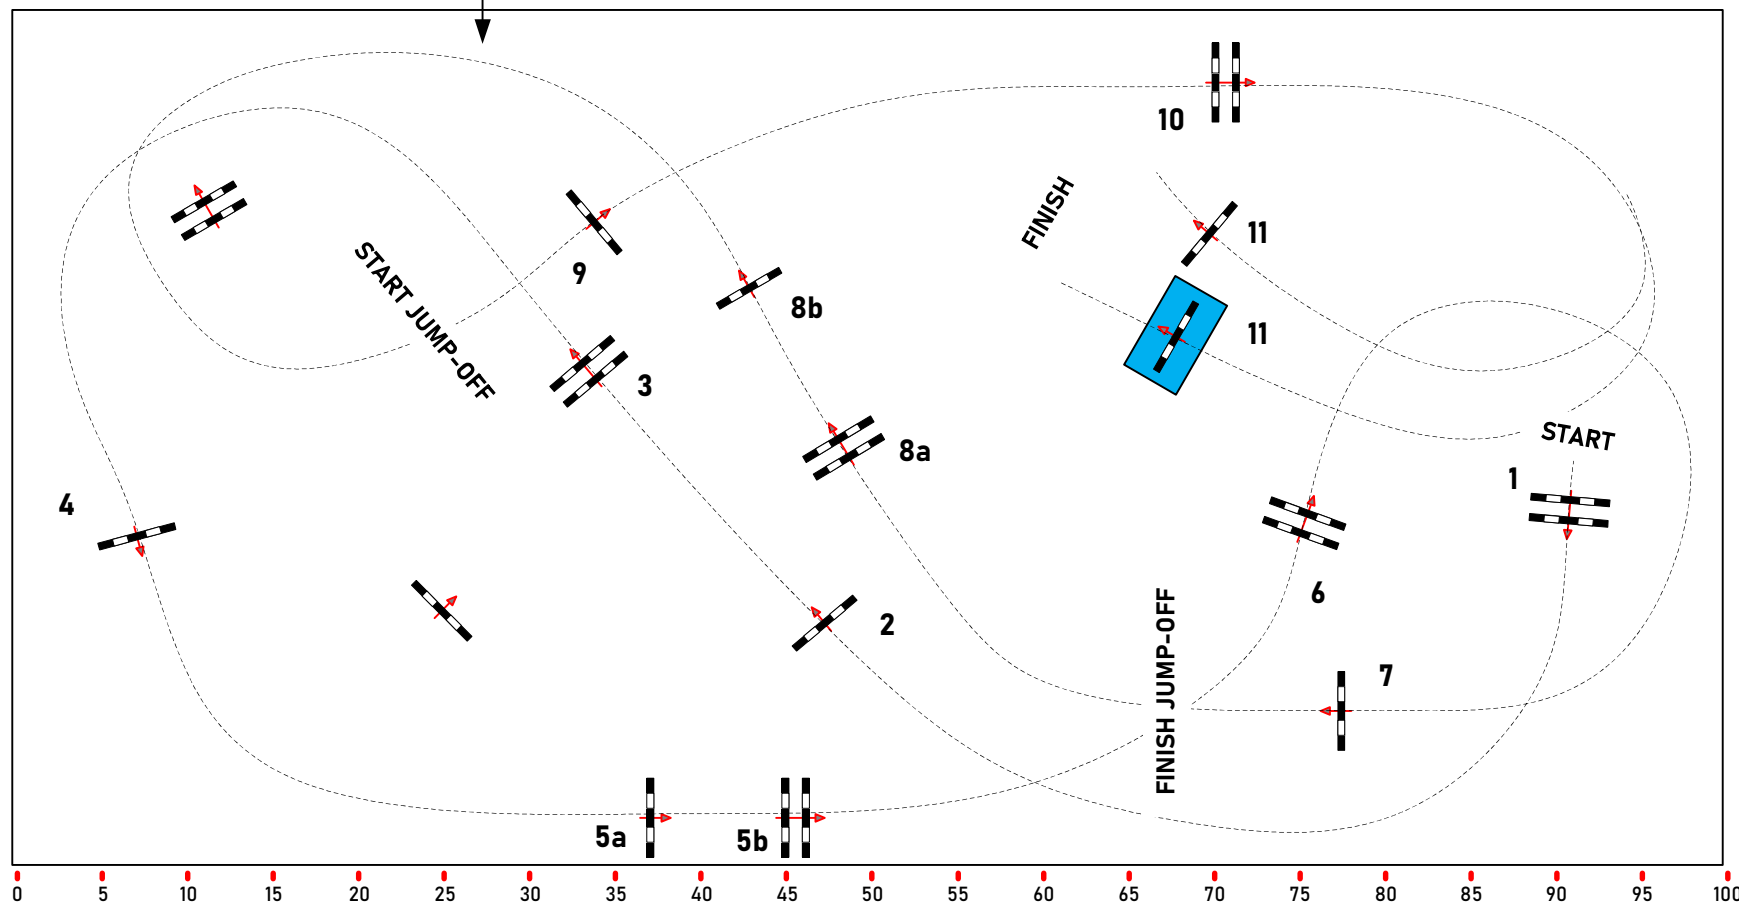

No.17. 135 cm Table A 238.2.2. One jump-off

Obstacles: 11
Jumping efforts: 13
Speed: 350 m/min

Length of the course: m
Time allowed: sec
Time limit: sec

Jump-off:
9,10,8a,5a-5b,6,7

Length of the course: 320 m
Time allowed: 55 sec
Time limit: 110 sec