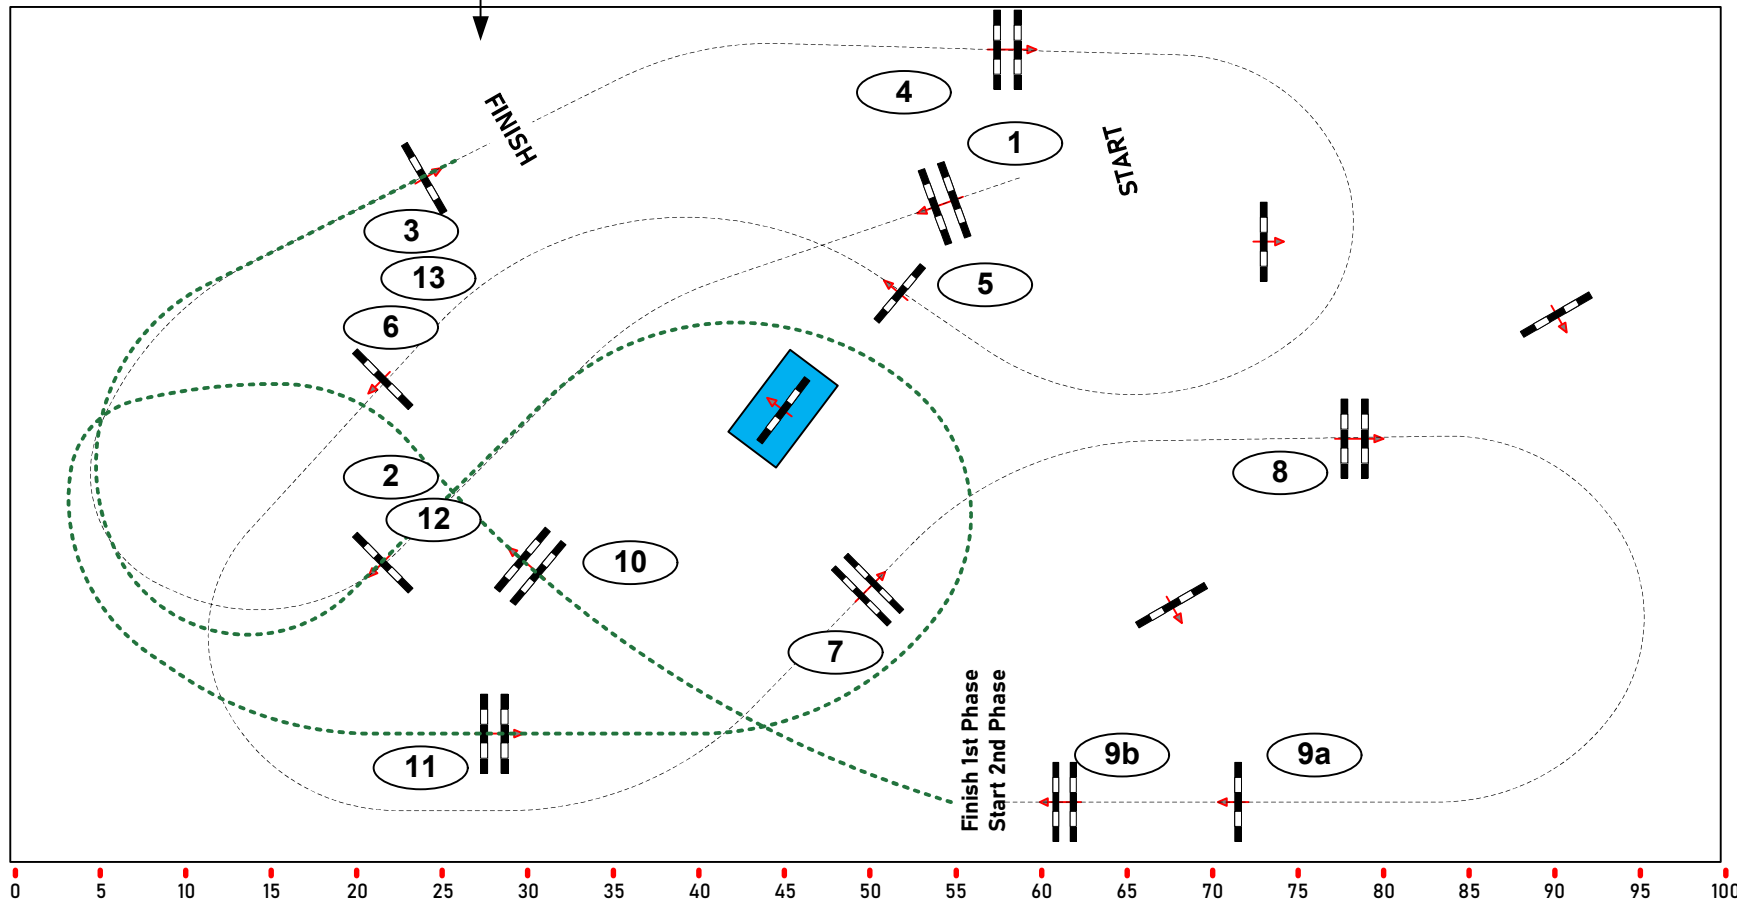

## KOBILARNA LIPICA 19th - 21st April 2024

21st April  
SUNDAY

21-22

No.21. 110 cm  
No.22. 120 cm

274.1.5.3. Two phases  
274.1.5.3. Two phases

Obstacles: 9+4  
Jumping efforts: 10+4  
Speed: 350 m/min

**1st Phase**  
Length of the course: 380 m  
Time allowed: 66 sec  
Time limit: 132 sec

**2nd Phase**  
Length of the course: 230 m  
Time allowed: 40 sec  
Time limit: 80 sec

Course Designer: Magdolna ERDÉLYI (HUN)  
Dóra BORBÉLY (HUN)