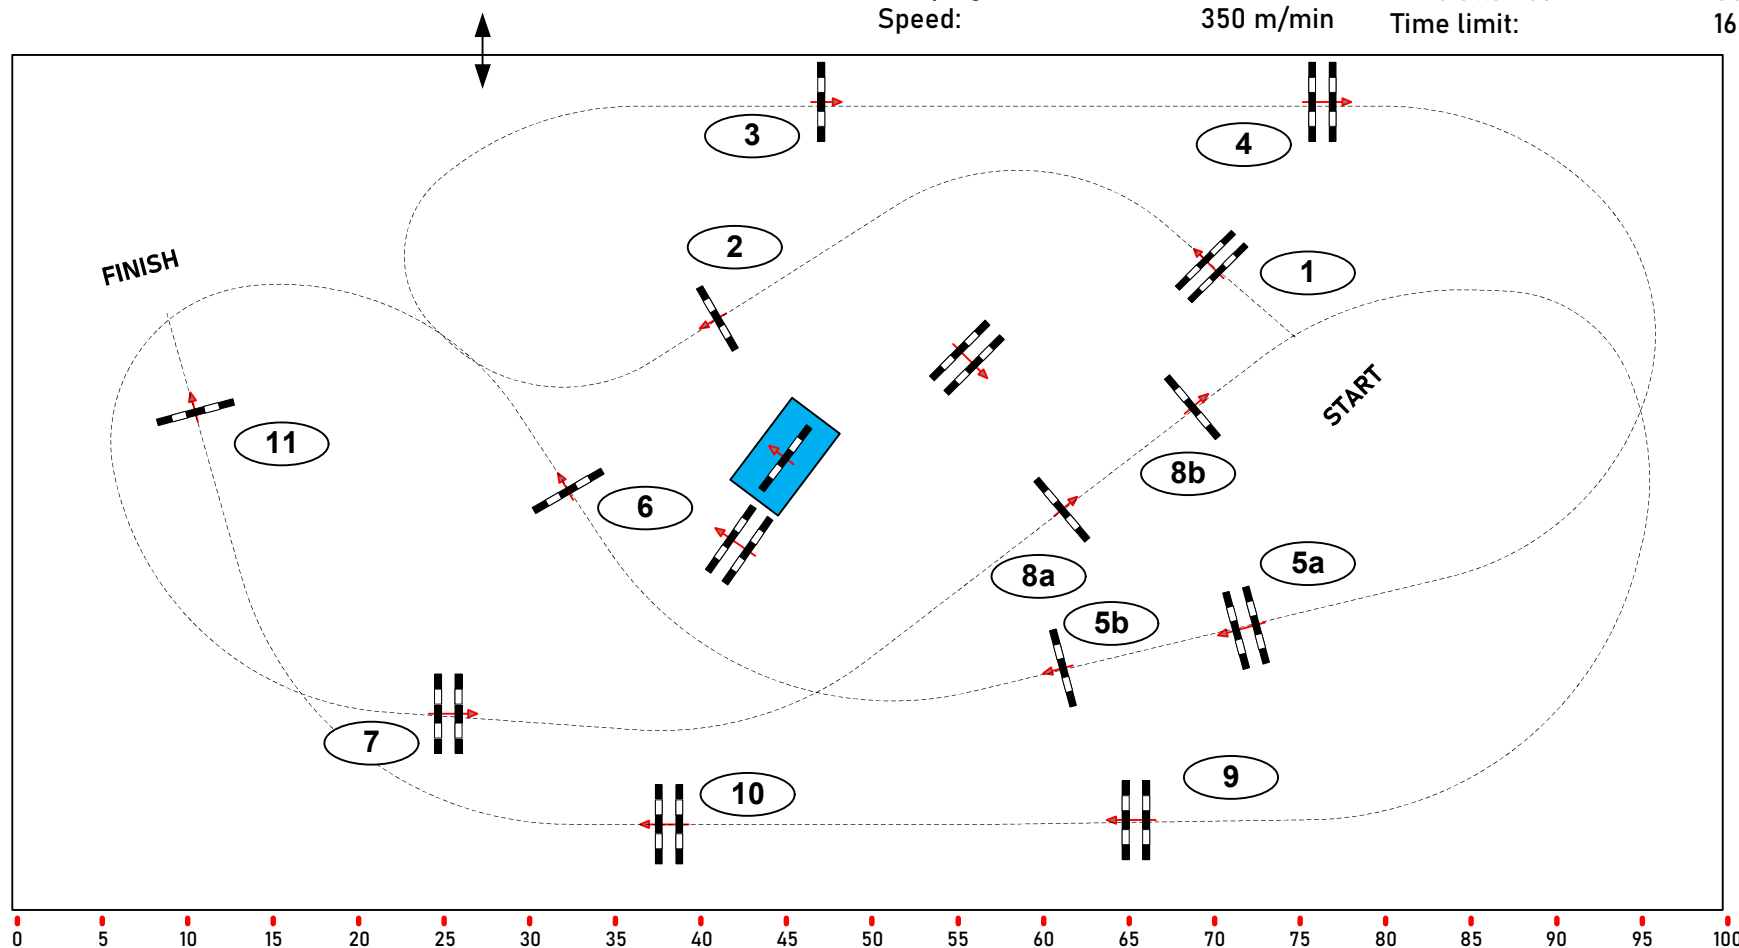

No.15. 120 cm

POKAL SLOVENIJE AMATERJI & odprta tekma

Table A 238.2.1. Against the clock

No.16. 125 cm

Table A 238.2.1. Against the clock

Obstacles: 11  
Jumping efforts: 13  
Speed: 350 m/min

Length of the course: 480 m  
Time allowed: 83 sec  
Time limit: 166 sec

Course Designer: Magdolna ERDÉLYI (HUN)  
Dóra BORBÉLY (HUN)