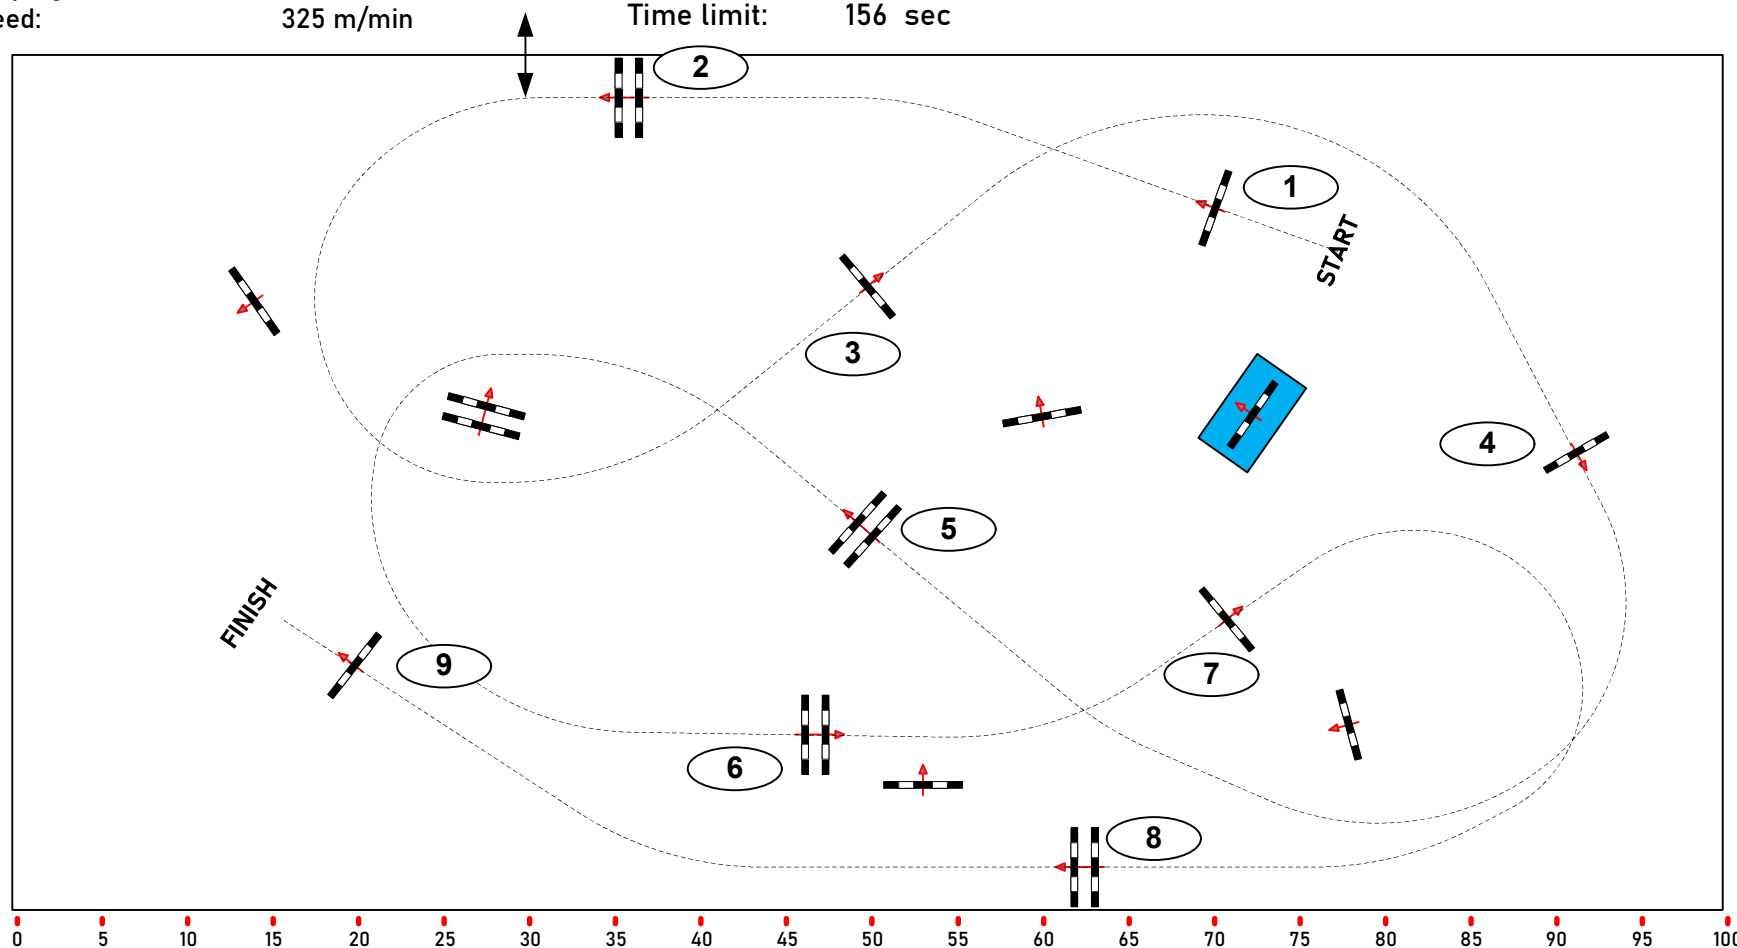

No.1. 60 cm  
No.2. 80 cm

Rider's style competition  
Table A 238.1.1. Not against the clock

Obstacles: 9  
Jumping efforts: 9  
Speed: 325 m/min

Length: 420 m  
Time allowed: 78 sec  
Time limit: 156 sec