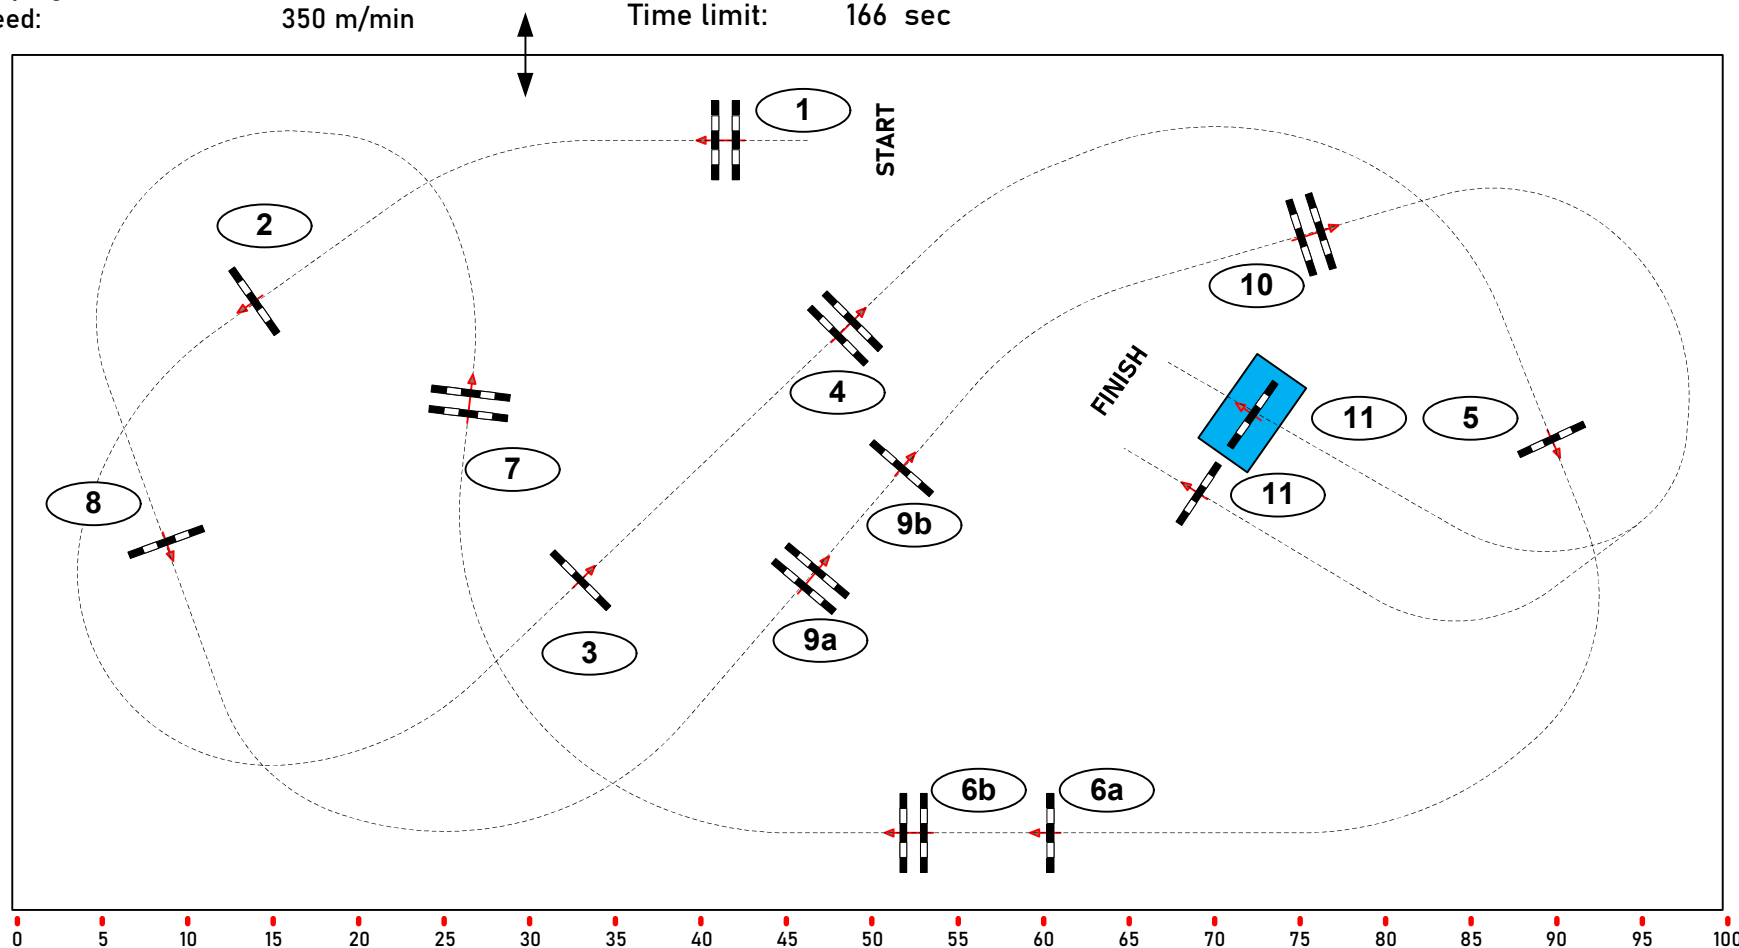

No.8. 130 cm

Table A 238.2.1. Against the clock

Obstacles: 11
Jumping efforts: 13
Speed: 350 m/min

Length: 480 m
Time allowed: 83 sec
Time limit: 166 sec

JURY