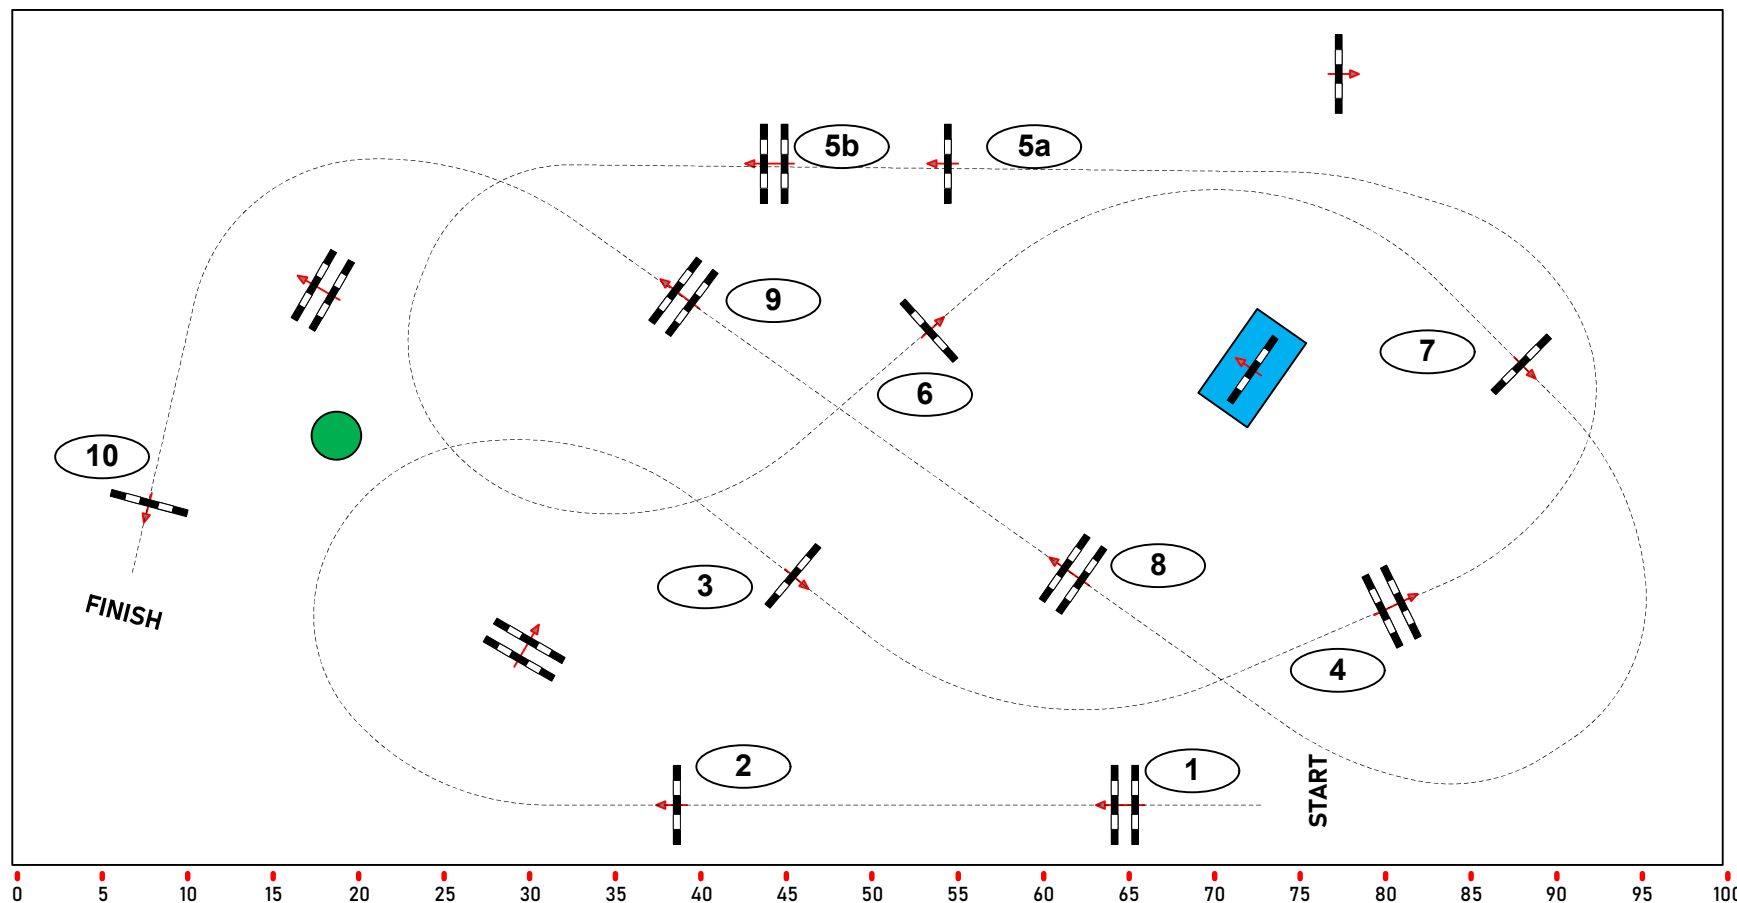

No.11. 100 cm
No.12. 105 cm

Table A 238.1.1. Not against the clock
Table A 238.2.1. Against the clock

Obstacles: 10
Jumping efforts: 11
Speed: 350 m/min

Length: 450 m
Time allowed: 78 sec
Time limit: 156 sec