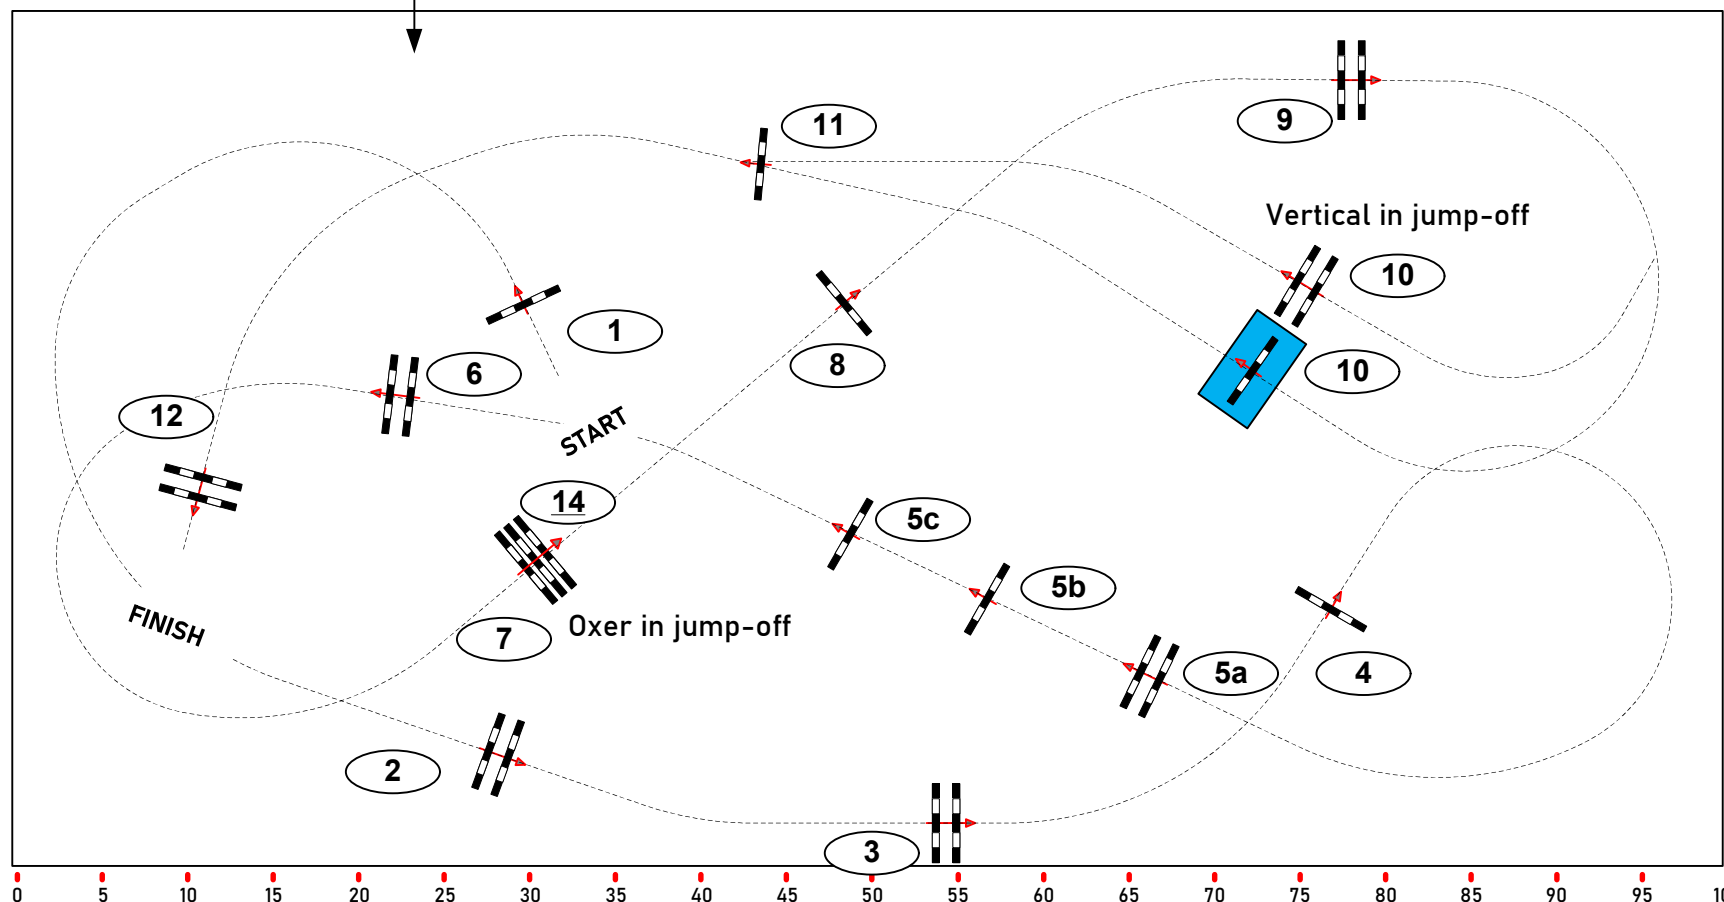

No.23. 140 cm POKAL SLOVENIJE CLANI Table A 238.2.2. One jump-off

Obstacles: 12 Length: 0 m
 Jumping efforts: 14 Time allowed: 0 sec
 Speed: 375 m/min Time limit: 0 sec

Jump-off:
3,4,5a-5b,9,10 (vertical), 14 (oxer)

Length: 300 m
 Time allowed: 48 sec
 Time limit: 96 sec

The course designer reserves the right to apply changes on the course plan upon realization. For possible updates please refer to the copy at the ingate.

Course Designer: Magdolna ERDÉLYI (HUN)