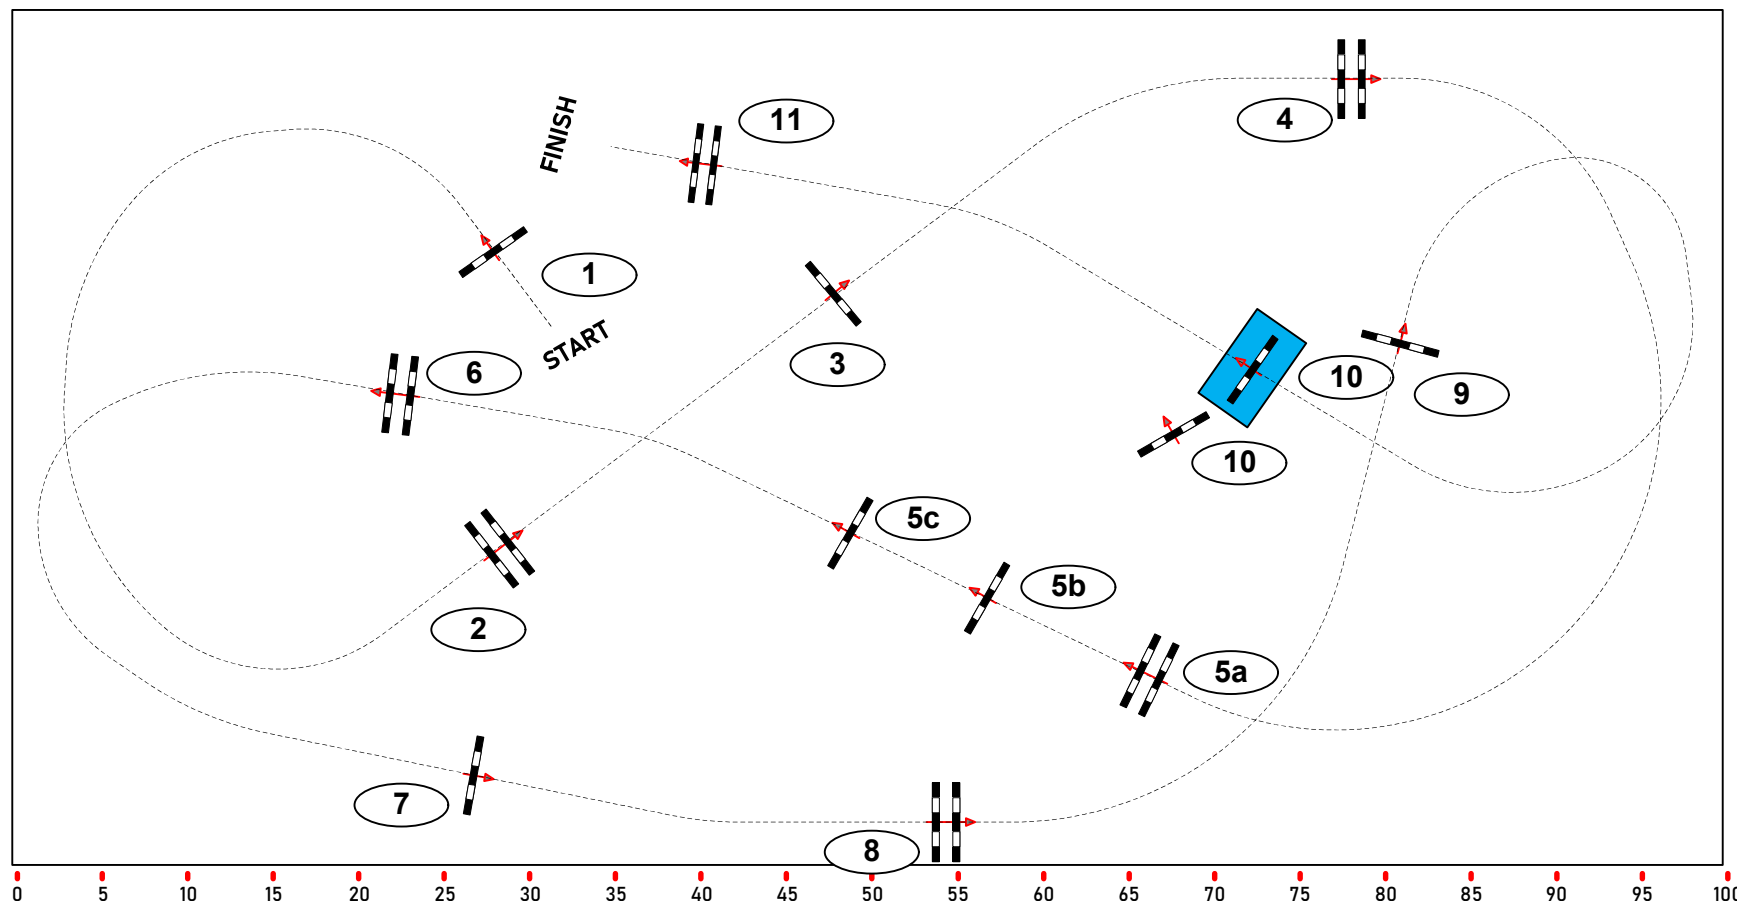

No.24. 125 cm POKAL SLOVENIJE MLADINCI Table A 238.2.2. One jump-off
 No.25. 130 cm Table A 238.2.1. Against the clock

Obstacles: 11 Length: 0 m
 Jumping efforts: 13 Time allowed: 0 sec
 Speed: 350 m/min Time limit: 0 sec

Jump-off:
11,3,4,5a-5b,8,9

Length: 300 m
 Time allowed: 52 sec
 Time limit: 104 sec

JURY

The course designer reserves the right to apply changes on the course plan upon realization. For possible updates please refer to the copy at the ingate.