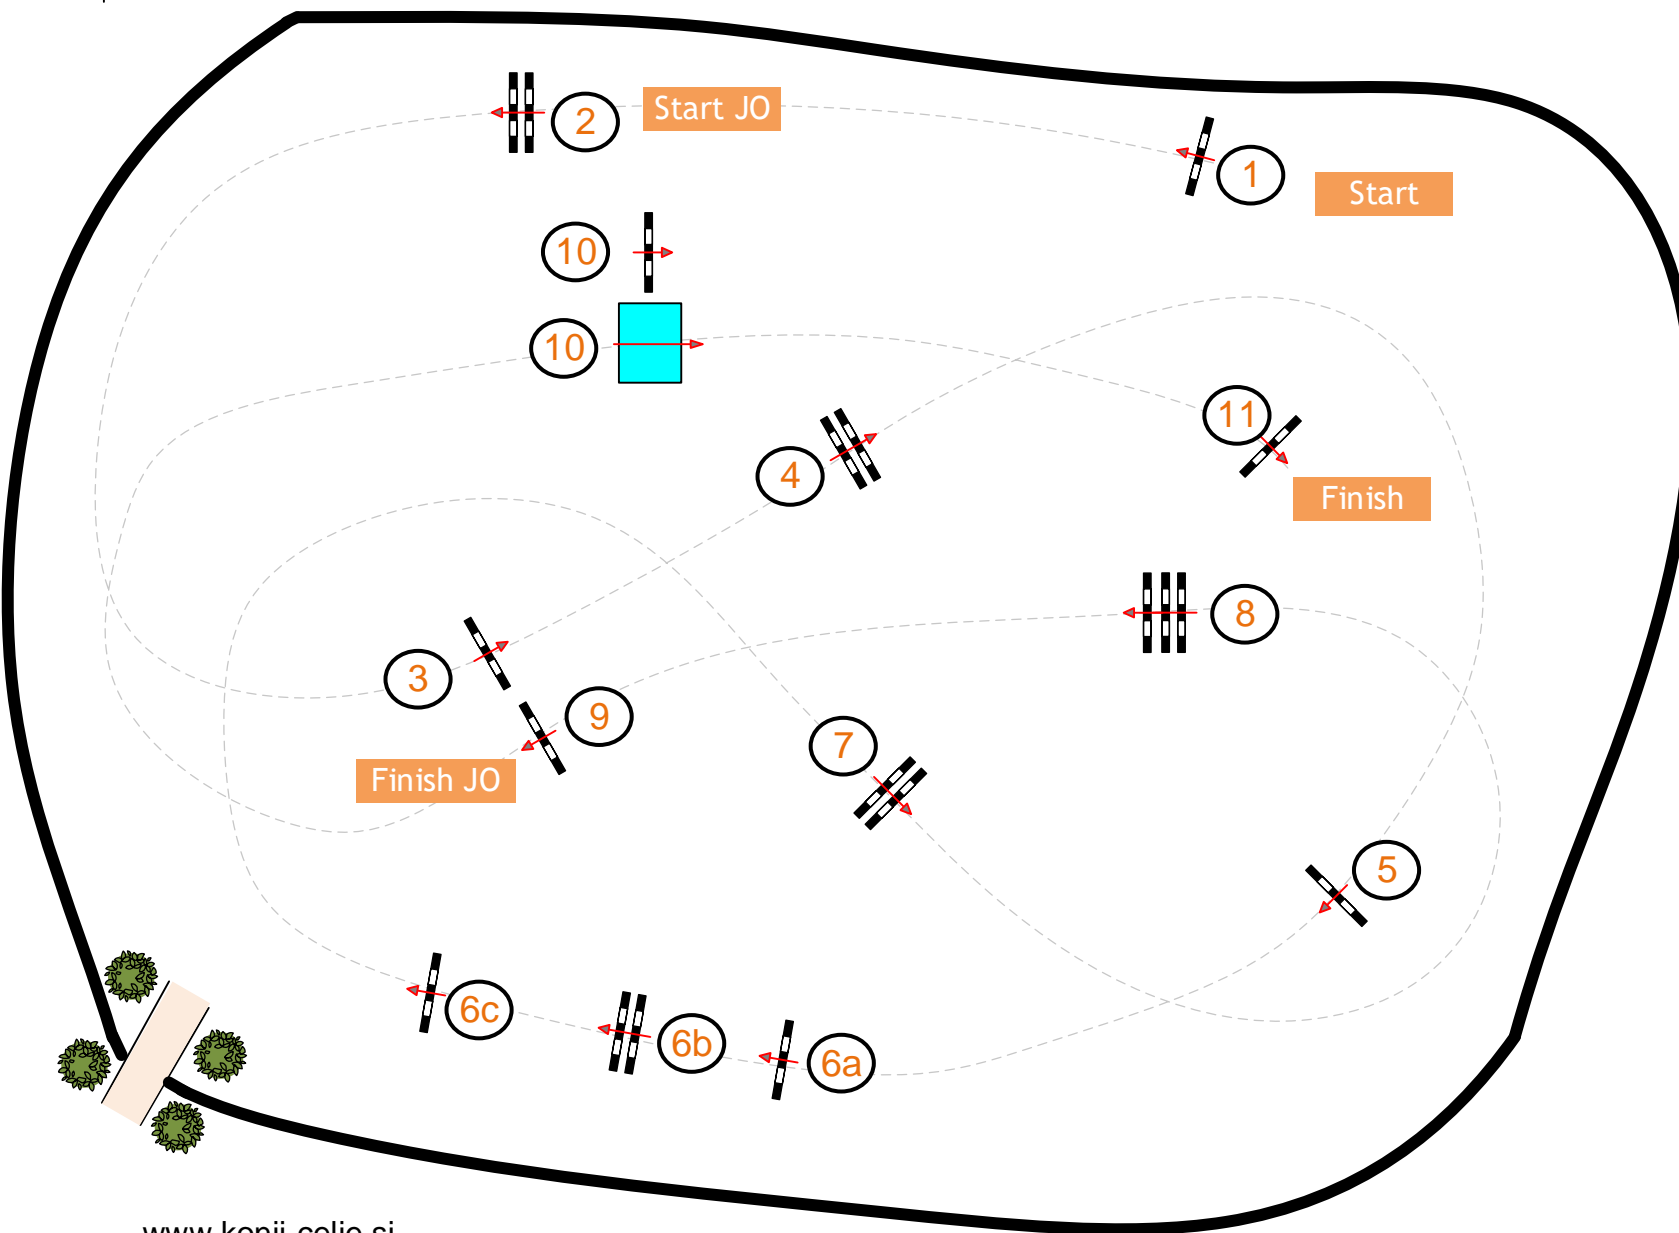

Tekmovanje za Pokal Slovenije

15.tekma 125cm Jump off – 16.tekma 130cm against the clock

05.06.2022

Table: jump off
National RG: against the clock
FEI RG / Art. 238.2.2-238.2.1
Height: 125-130 cm

Speed: 350 m/min

Length: 460 m
Time allowed: 79 sec
Time limit: 158 sec

Obstacles: 11
Efforts: 13

2nd Phase:

2,4,5,6b,6c,7,8,9

Length: 330 m
Time allowed: 57 sec
Time limit: 114 sec