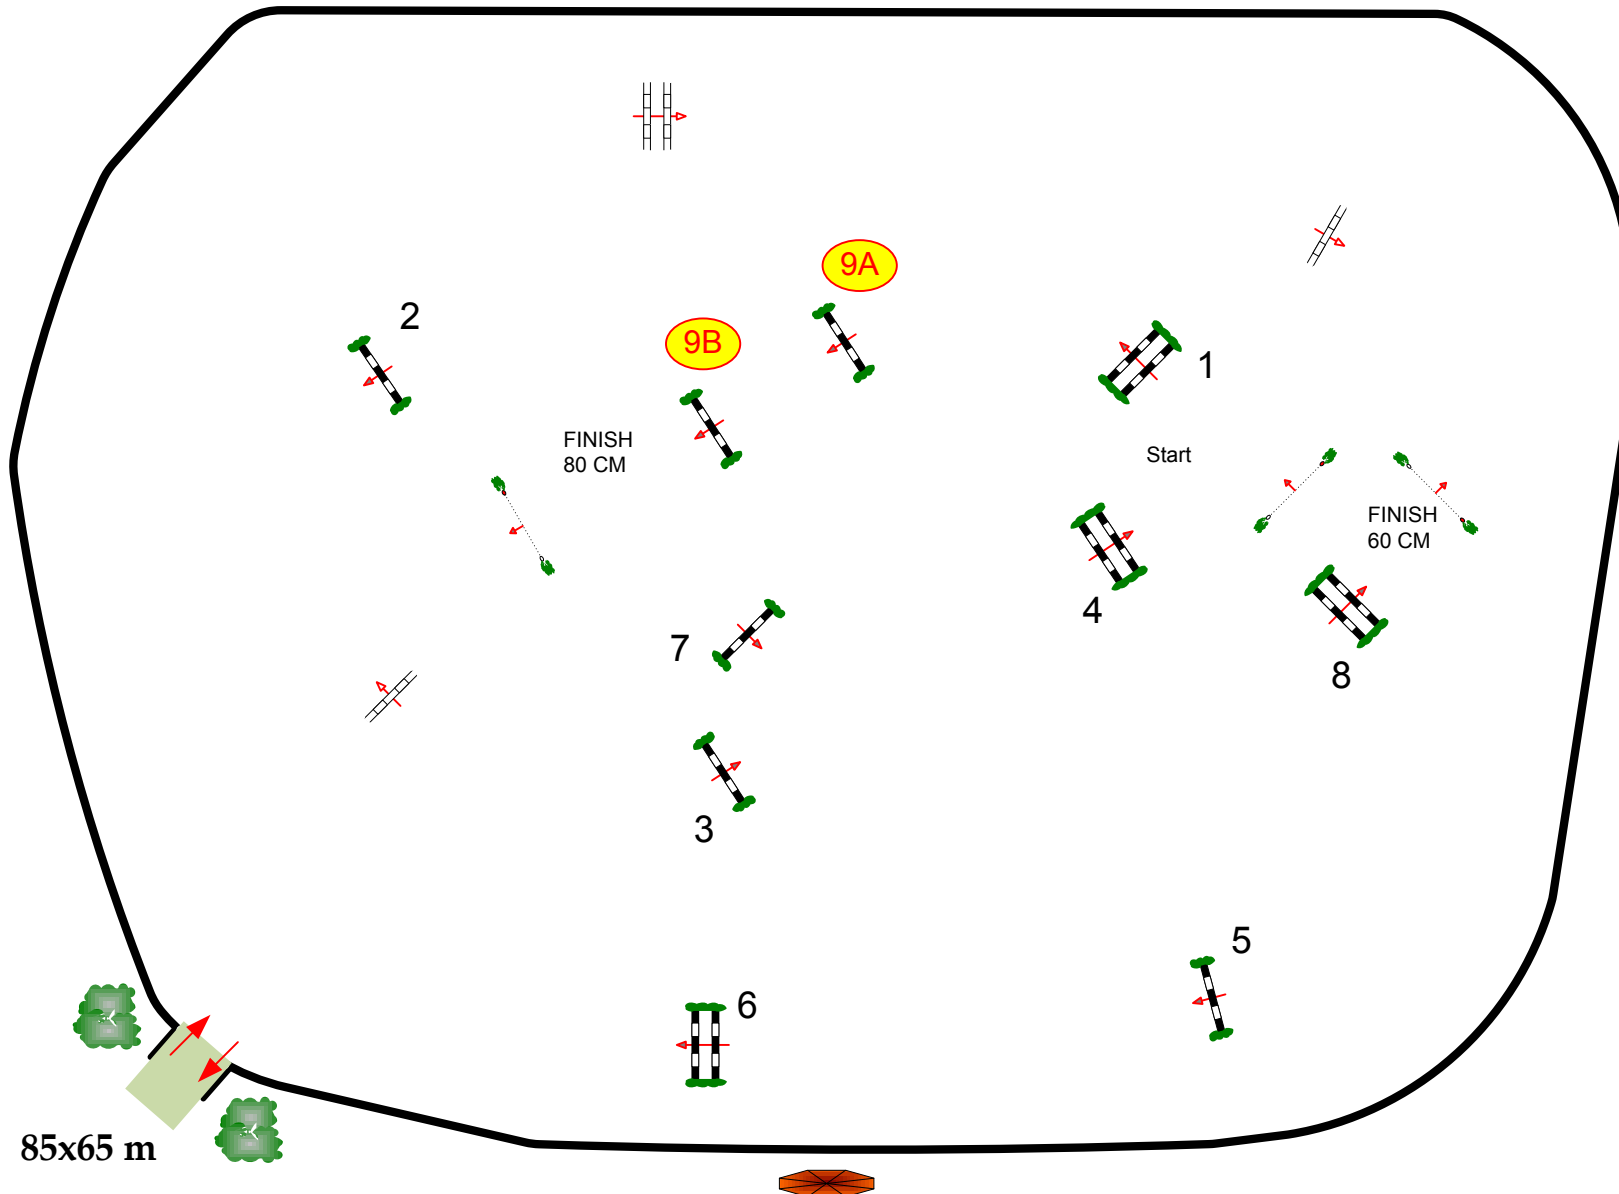

Center Konjeniškega športa Celje

Csn ** 12 13 Avgust 2023

01-02 Tekma **0,60-0,80**

V dovoljenem času 238.1.1

Start: 08.30

Nedelja, 13 avgust 2023

Table: A
 National RG:
 FEI RG / Art.
 Height: 0,60-0,80 m

Speed:	325 m/min	H 0,80
Length:	370 m	410 m
Time allowed:	69 sec	76 sec
Time limit:	138 sec	152 sec

Obstacles: 8
 Efforts: 8
 Penalty sec
 Closed combination:

:
 Length: 0 m
 Time allowed: 0 sec
 Time limit: 0 sec

2nd Jump-off:
 Length: 0 m
 Time allowed: 0 sec
 Time limit: 0 sec

○ Course Designer:
 ○ Andrea Bruno (ITA)

85x65 m