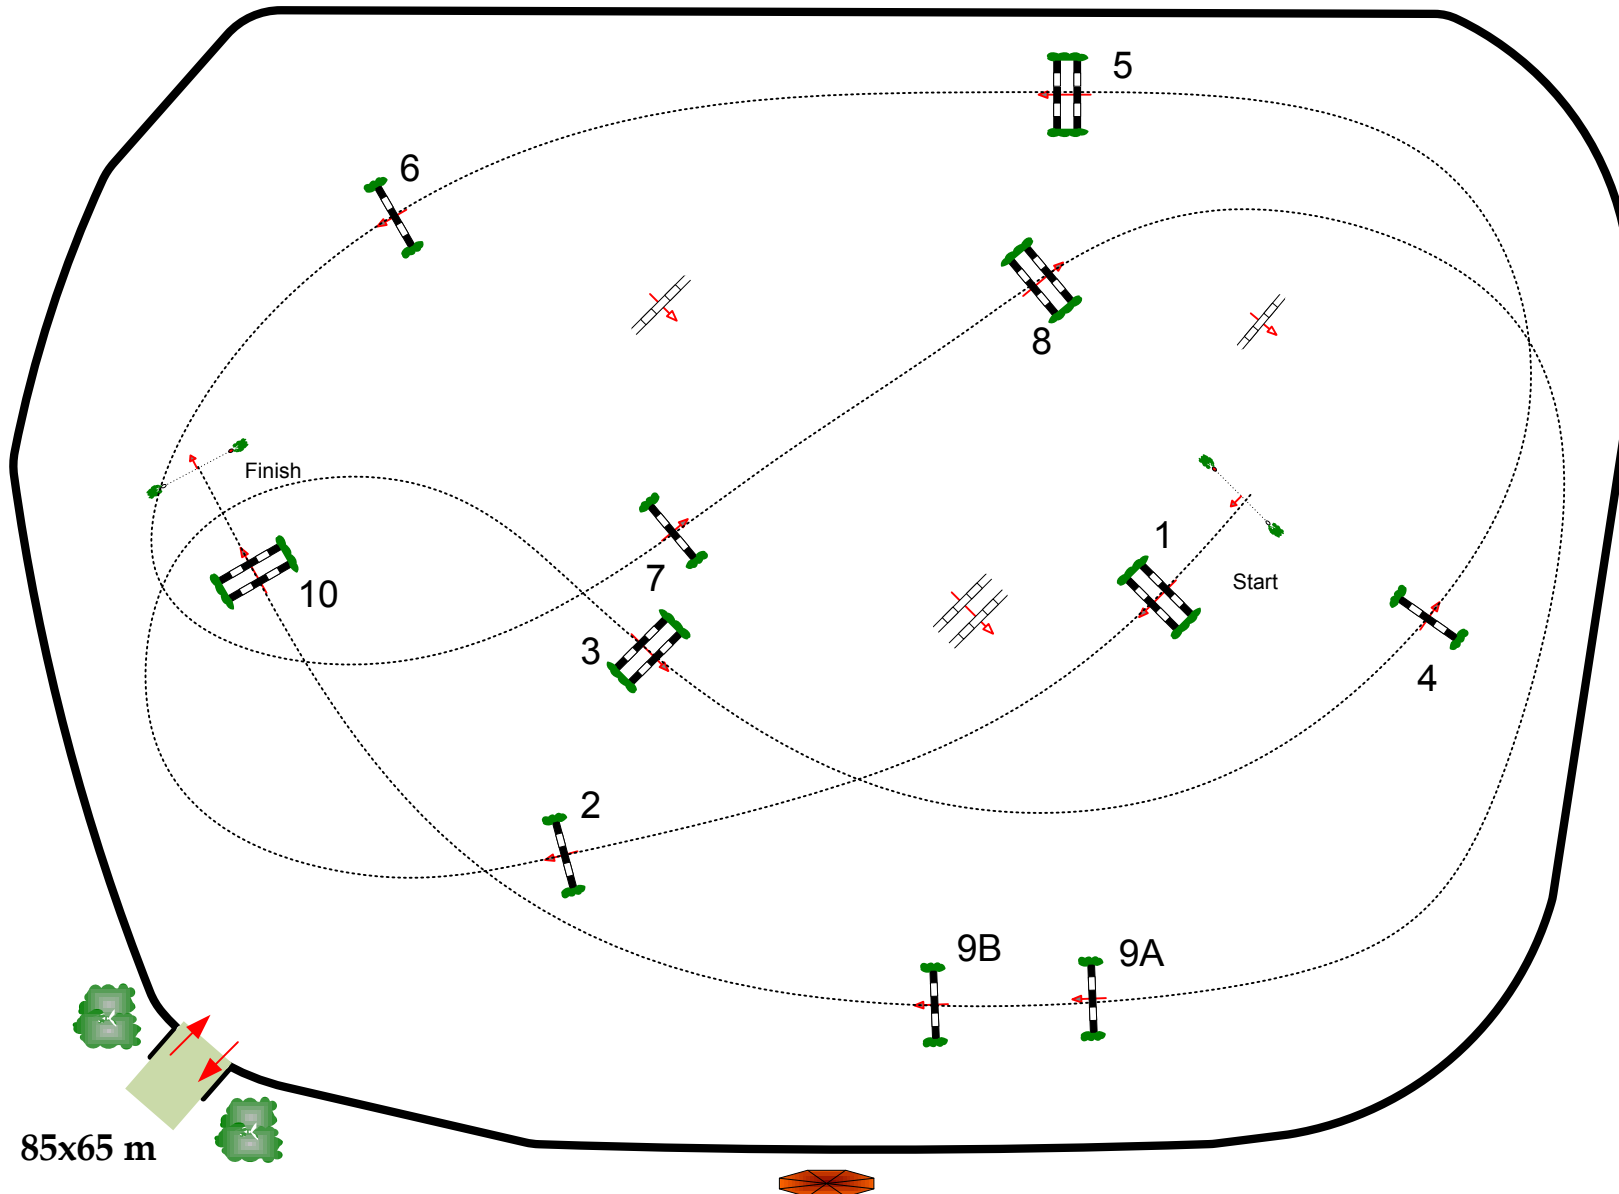

03.04 Tekma **0,90-1,00**

V dovoljenem času 238.1.1 – V Idealnem času 238.1.4

Start 10.25

Sobota, 12 avgust 2023

Idealtime 74 sec

Table: A
National RG:
FEI RG / Art.
Height: 0,90-1,00 m

Speed: 325 m/min

Length: 450 m
Time allowed: 84 sec
Time limit: 168 sec

Obstacles: 10
Efforts: 11
Penalty sec
Closed combination:

Length: 0 m
Time allowed: 0 sec
Time limit: 0 sec

2nd Jump-off:

Length: 0 m
Time allowed: 0 sec
Time limit: 0 sec

○ Course Designer:
○ Andrea Bruno (ITA)