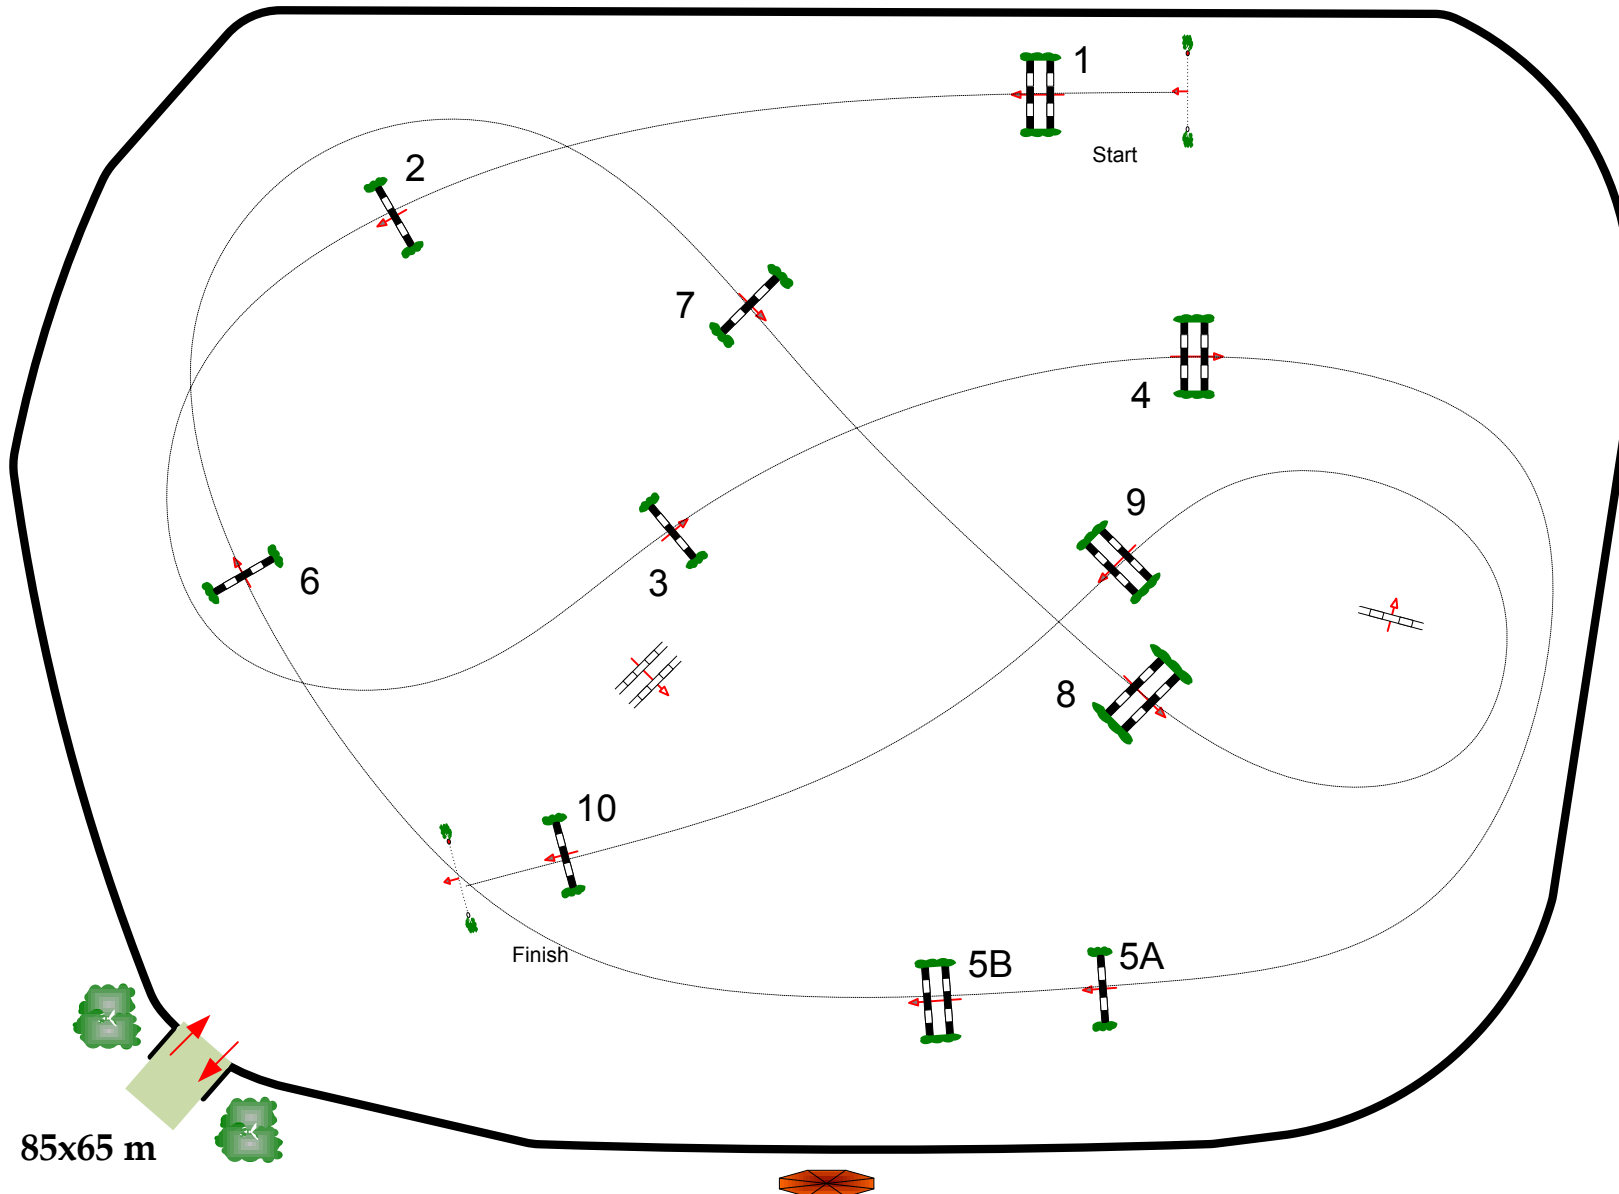

05. 06. Tekma **1,05-1,10 m**

Tekmovanje na čas 238.2.1

Start 12.55

Sobota, 12 avgust 2023

Table: A  
National RG:  
FEI RG / Art.  
Height: 1,05-1,10 m

Speed: 350 m/min

Length: 450 m  
Time allowed: 78 sec  
Time limit: 156 sec

Obstacles: 10  
Efforts: 11  
Penalty sec  
Closed combination:

:  
Length: 0 m  
Time allowed: 0 sec  
Time limit: 0 sec

2nd Jump-off:  
Length: 0 m  
Time allowed: 0 sec  
Time limit: 0 sec

○ Course Designer:  
○ Andrea Bruno (ITA)