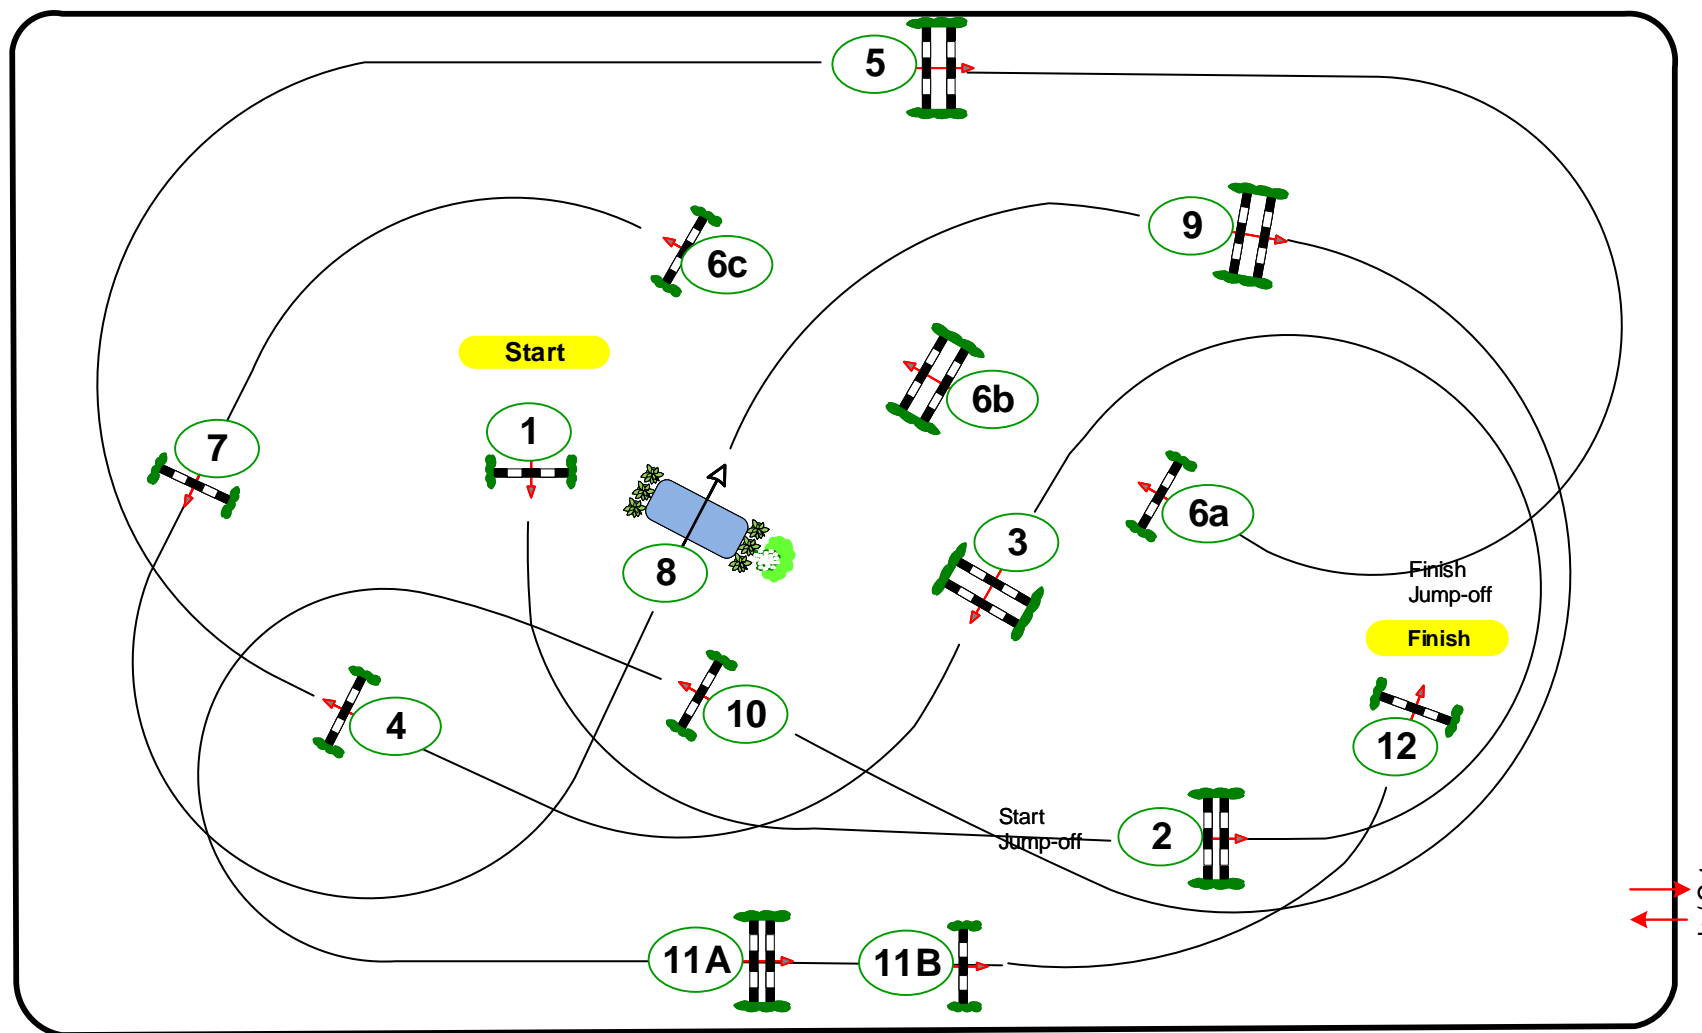

16. tekma

140 cm, čl. 238.2.2.
klasični baraž
EQWIN POKAL SLOVENIJE ČLANI
in odprta tekma

Pokal Slovenije

Ljubljana 25.-26.09.2021

Table: A
National RG:
FEI RG / Art.
Height: m

Speed: 375 m/min

Length: 570 m
Time allowed: 92 sec
Time limit: 184 sec

Obstacles: 1-12
Efforts: 15
Penalty sec
Closed combination:

Jump off:
2-3-4-5-6ab-11b-12

Length: 310 m
Time allowed: 50 sec
Time limit: 100 sec

Jury

www.jumpdesign.net

Eduard Petrovic (CRO)
00385-99 861 8472

Arena 80 x 50m